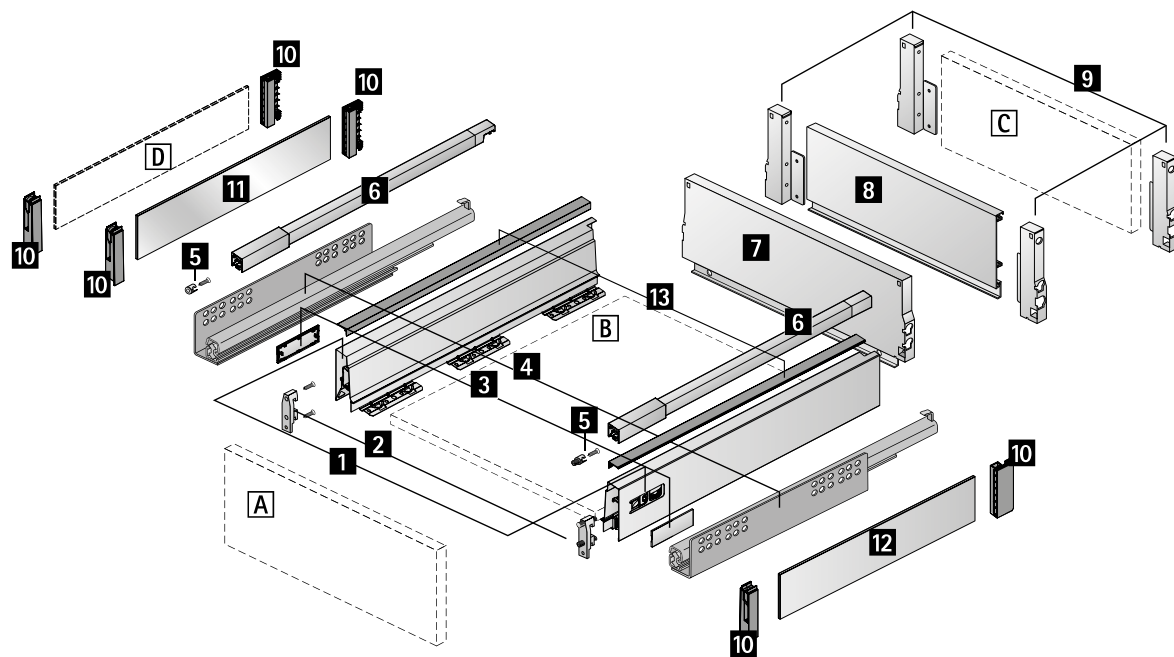

- ▶ Pot-and-pan drawer with railing, height 144 mm
- ▶ Powder coated steel, anthracite

### Components

- 1** Drawer side profile, left and right
- 2** Drawer front connector for drawer side profile, 2 each
- 3** Cover cap, 2 each
- 4** Quadro drawer runner, left and right, see page 950 - 951
- 5** Drawer front connector for lengthwise railing, 2 each
- 6** Lengthwise railing, left and right
- 7** Steel rear panel
- Alternatively:**
  - 8** Aluminium rear panel or **C** Wooden rear panel and
  - 9** Rear panel connector, left and right
- Optional accessories:**
  - 10** TopSide adapter
  - 11** TopSide in metal
- Alternative 1:**
  - 12** TopSide in glass
- Alternative 2:**
  - D** TopSide in any chosen material
- A** Front panel
- B** Bottom panel (material thickness 16 mm)
- C** Wooden rear panel (material thickness 16 mm)
- D** TopSide in any chosen material (material thickness 4 mm)

### 11 TopSide in metal

- ▶ **10** TopSide adapter must be ordered separately

Set comprises:

- ▶ 2 TopSides

Nominal length mm	Order no.	PU
260	9 194 691	1 set
300	9 194 692	1 set
350	9 194 693	1 set
420	9 194 694	1 set
470	9 194 695	1 set
520	9 194 696	1 set
620	9 194 697	1 set