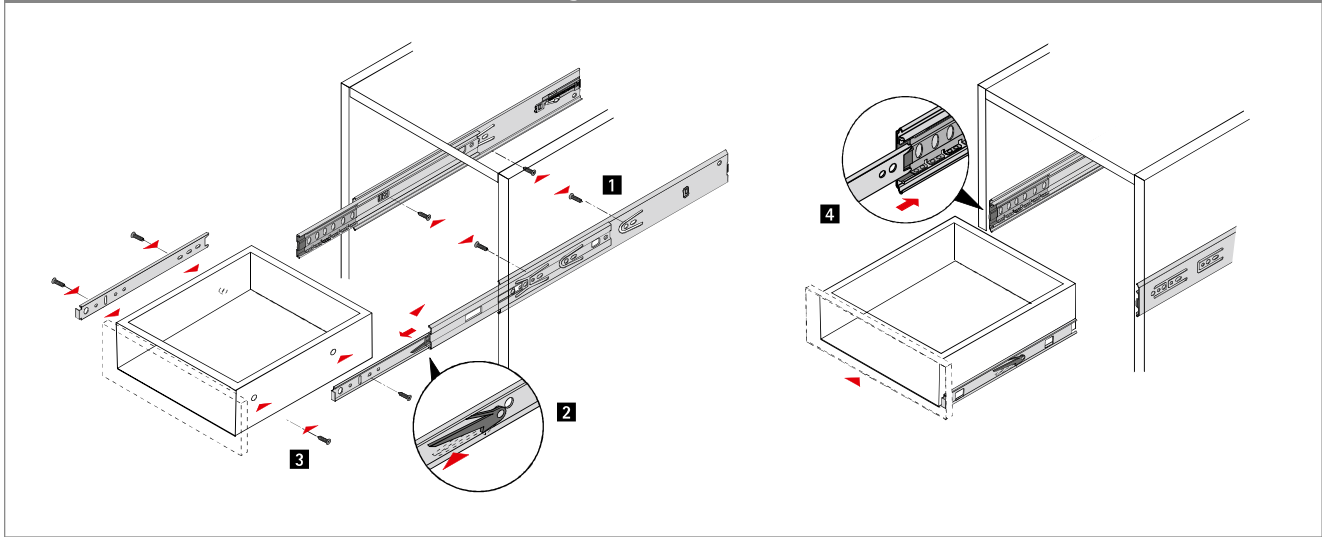

Full extension runners for wooden drawers

► Mounting

Full extension runner KA 5632 with self-closing mechanism

Full extension runner KA 5632 with Silent System soft, self-closing

Full extension runner KA 5632 with Push to open

Please note:
Please allow for
4 mm actuation
travel in the
cabinet design.