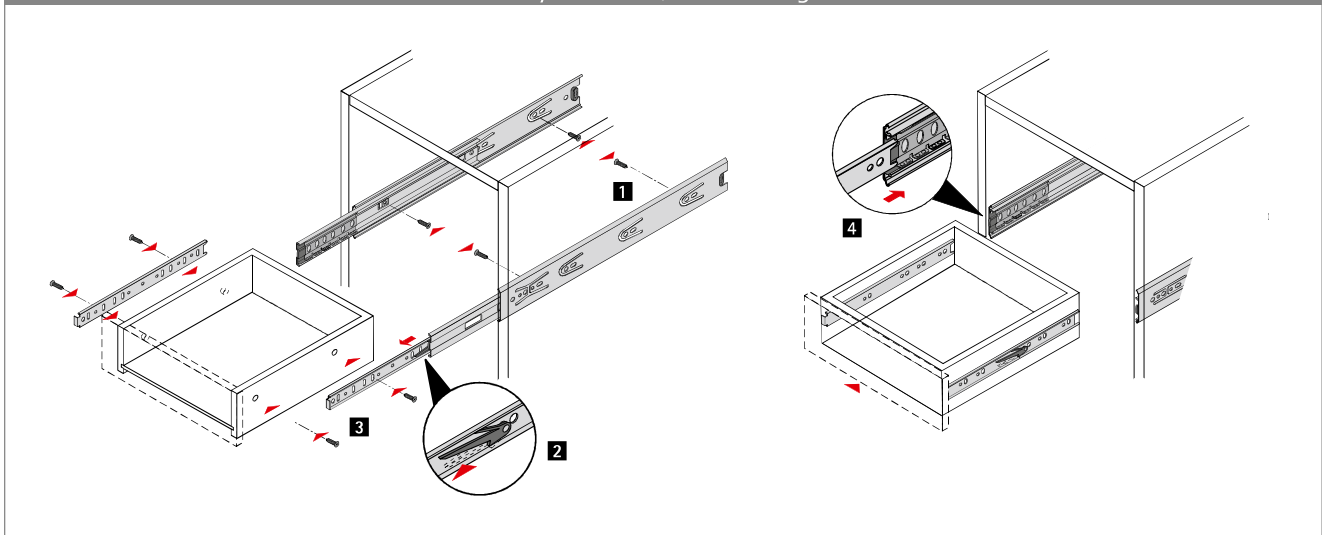

Full extension runners for wooden drawers

► Mounting

Full extension runner KA 5632 with self-closing mechanism

Full extension runner KA 5632 with Silent System soft, self-closing

Full extension runner KA 5632 with Push to open

Please note:
Please allow for
4 mm actuation
travel in the
cabinet design.